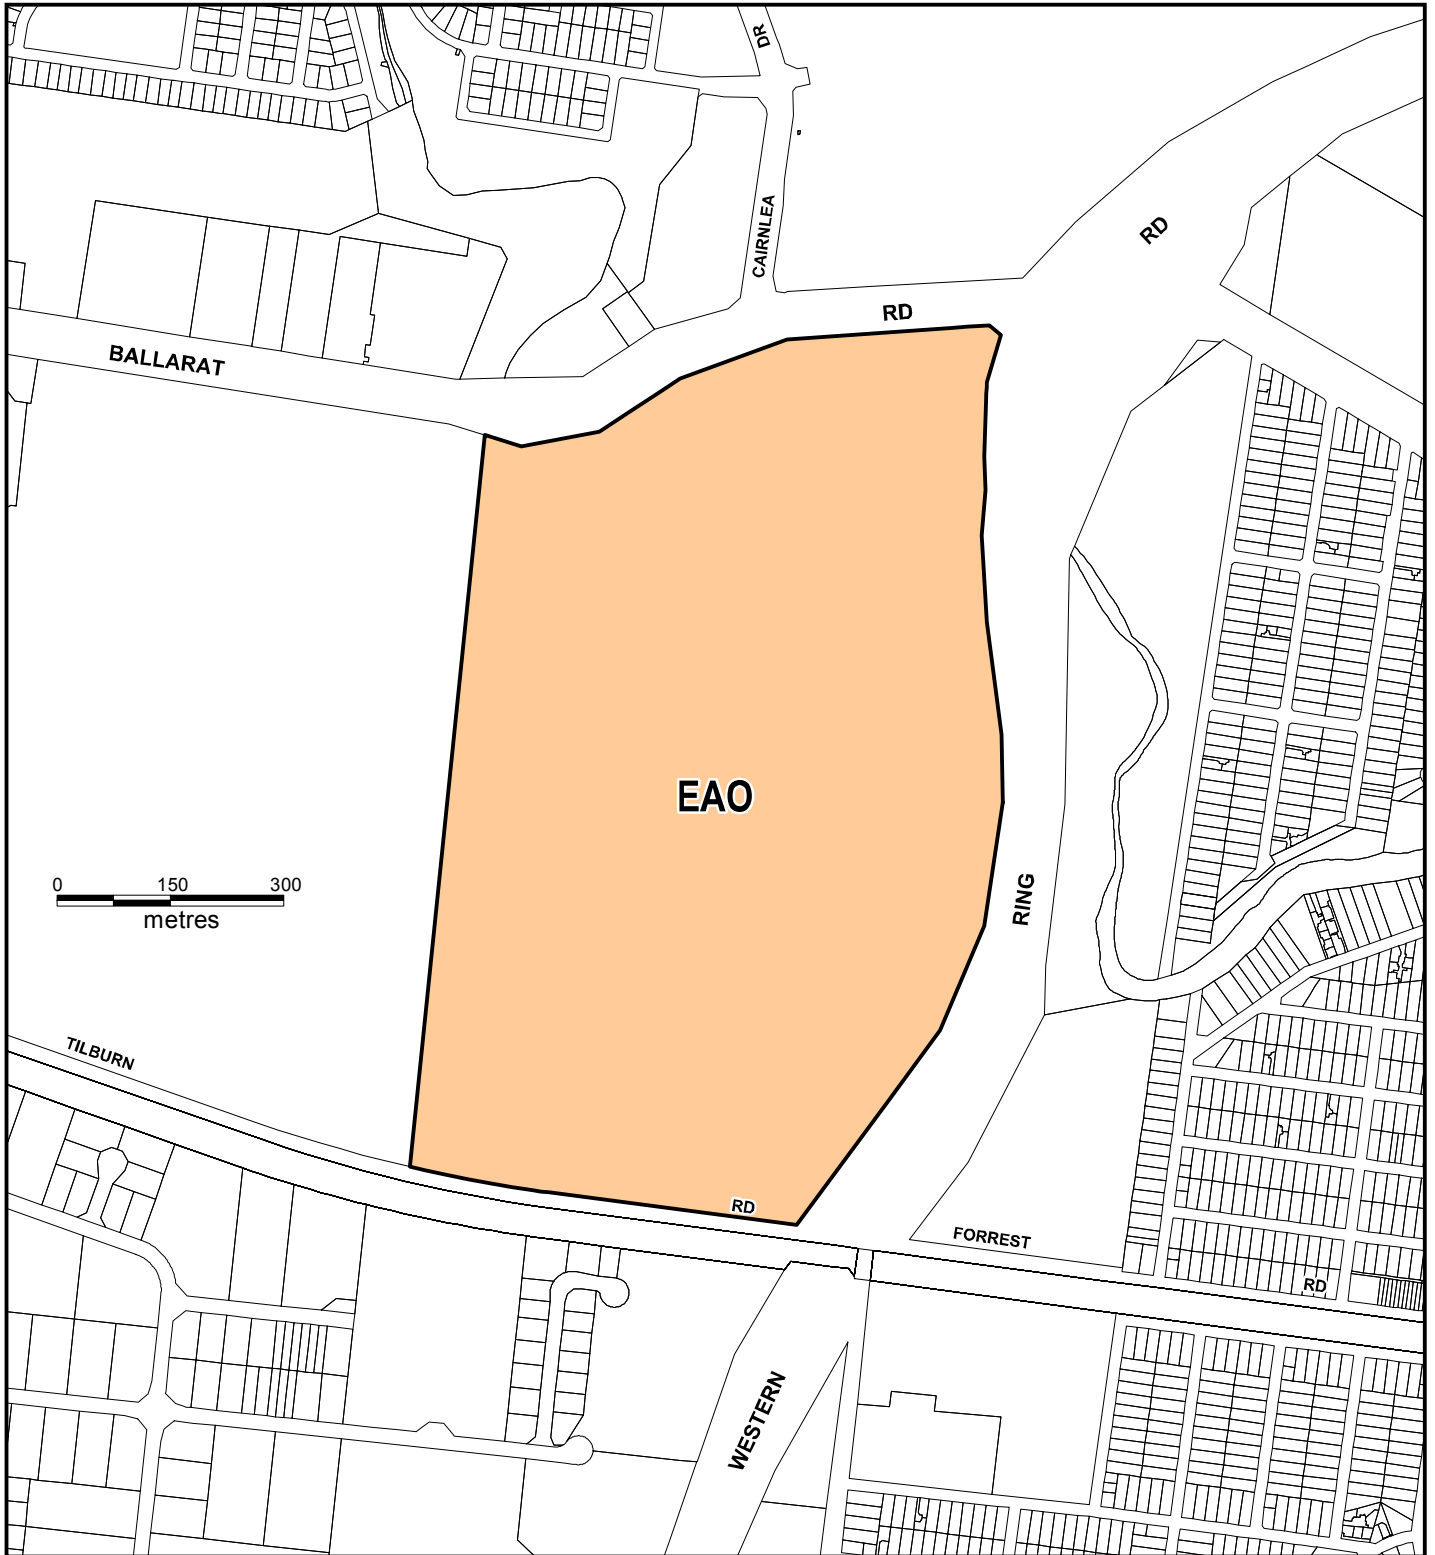

BRIMBANK PLANNING SCHEME LOCAL PROVISION

Part of Planning Scheme Map 8EAO

LEGEND

EAO ENVIRONMENTAL AUDIT OVERLAY

AMENDMENT C128